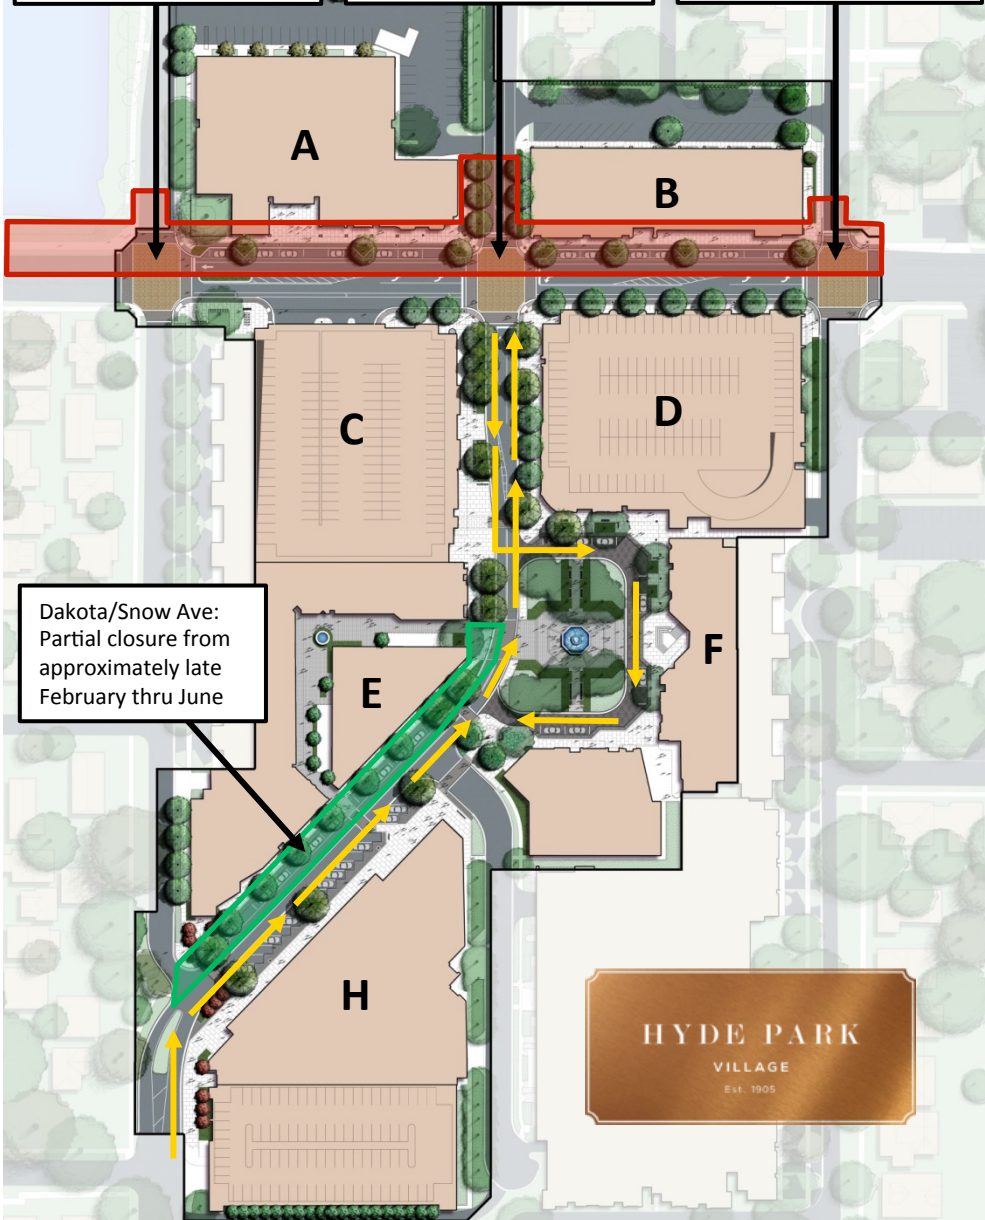

Rome Ave North of Swann:  
Closed from early February  
to mid-March

Dakota Ave North of  
Swann: Reopens early  
February

Oregon Ave North of  
Swann: Closed mid-March  
to mid-April 2017

Dakota/Snow Ave:  
Partial closure from  
approximately late  
February thru June